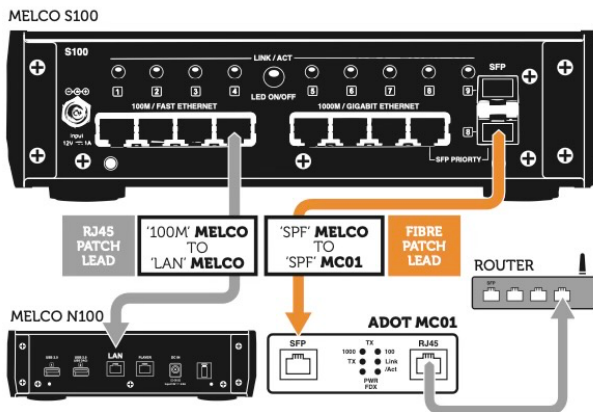

ADOT DIGITAL OPTICAL MEDIA CONVERTER

CHF

MC 01	BASIC	1x MC01 WITH SMPS PSU - 2x ADOT SFP, 1.5m FIBRE	650.00
MC 02	STANDARD	1x MC01 WITH LINEAR PSU - 2x ADOT SFP, 1.5m FIBRE	680.00
MC 02 DUAL	STANDARD +	2x MC01 WITH LINEAR PSU - 2x ADOT SFP, 1.5m FIBRE	830.00
MC 02 DUAL SMK	STANDARD ++	2x MC01 WITH LINEAR PSU - 2x ADOT SINGLE MODE SFP, 1.5m FIBRE	890.00
MC 03	PREMIUM	1x MC01 WITHOUT PSU - 2x ADOT SFP, 1.5m FIBRE	630.00
MC 03 SMK	PREMIUM +	1x MC01 WITHOUT PSU - 2x ADOT SINGLE MODE SFP, 1.5m FIBRE	700.00
MC 03+PLIXIR 5V	PREMIUM ++	1x MC01 WITH 5V PLIXIR BDC ELITE POWER SUPPLY - 2x ADOT SFP, 1.5m FIBRE	1'350.00
MC 04+DUAL PLIXIR 5V	DUAL REFERENCE	2x MC01 WITH 5V PLIXIR BDC ELITE POWER SUPPLY - 2x ADOT SFP, 1.5m FIBRE	2'300.00
MC ACCESSORY	KIT	ADDITIONAL MC01, RJ45 CAT 7 CABLE AND DC POWER SLITTER LEAD TO ALLOW USE WITH NON-SFP DATASWITCHES	380.00
SMK 01	KIT	SINGLE MODE EVALUATION KIT - 1.5M Single MODE FIBRE AND MATCHED PAIR OF SFP ADAPTERS TO USE WITH ADOT MC'S	280.00
OPTIC 1	MULTI FIBRE	OPTICAL FIBLE MULTI MODE 3.5M	60.00
OPTIC 2	SINGLE FIBRE	OPTICAL FIBRE SINGLE MODE 3.0M	70.00
RC01	REMOTE	REMOTE CONTROL FOR MELCO	60.00

ADOT - THE ART OF NOISE EXPLAINED

STANDARD

RJ45

CONNECTION WITHOUT MC FIBRE KIT

1

FIBRE

CONNECTION WITHOUT MC01 KIT

2

MORE OPTIONS

SEE PAGE 4

FIBRE OPTIC LINK

SINGLE MODE

PRO: LOWEST POSSIBLE JITTER AND BEST ACCURACY

CONTRA: GREAT CARE MUST BE MADE AT INSTALLATION WITH REGARDS TO TIGHT BENDS IN THE CABLE AS LIGHT TRANSFER CAN BE LOST