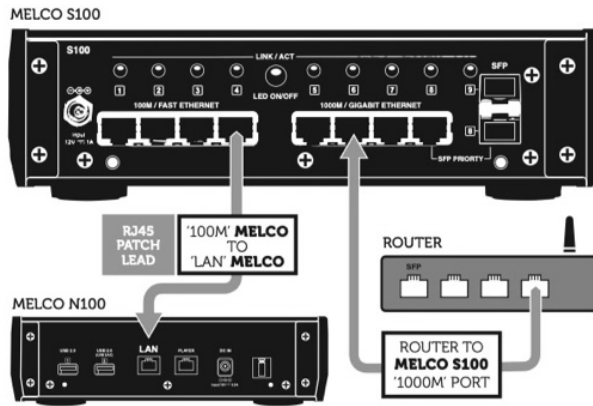

ADOT DIGITAL OPTICAL MEDIA CONVERTER

CHF

MC 01	BASIC	1x MC01 WITH SMPS PSU - 2x ADOT SFP, 1.5m FIBRE	650.00
MC 02	STANDARD	1x MC01 WITH LINEAR PSU - 2x ADOT SFP, 1.5m FIBRE	680.00
MC 02 DUAL	STANDARD +	2x MC01 WITH LINEAR PSU - 2x ADOT SFP, 1.5m FIBRE	830.00
MC 02 DUAL SMK	STANDARD ++	2x MC01 WITH LINEAR PSU - 2x ADOT SINGLE MODE SFP, 1.5m FIBRE	890.00
MC 03	PREMIUM	1x MC01 WITHOUT PSU - 2x ADOT SFP, 1.5m FIBRE	630.00
MC 03 SMK	PREMIUM +	1x MC01 WITHOUT PSU - 2x ADOT SINGLE MODE SFP, 1.5m FIBRE	700.00
MC 03+PLIXIR 5V	PREMIUM ++	1x MC01 WITH 5V PLIXIR BDC ELITE POWER SUPPLY - 2x ADOT SFP, 1.5m FIBRE	1'350.00
MC 04+DUAL PLIXIR 5V	DUAL REFERENCE	2x MC01 WITH 5V PLIXIR BDC ELITE POWER SUPPLY - 2x ADOT SFP, 1.5m FIBRE	2'300.00
MC ACCESSORY	KIT	ADDITIONAL MC01, RJ45 CAT 7 CABLE AND DC POWER SLITTER LEAD TO ALLOW USE WITH NON-SFP DATASWITCHES	380.00
SMK 01	KIT	SINGLE MODE EVALUATION KIT - 1.5M Single MODE FIBRE AND MATCHED PAIR OF SFP ADAPTERS TO USE WITH ADOT MC'S	280.00
OPTIC 1	MULTI FIBRE	OPTICAL FIBLE MULTI MODE 3.5M	60.00
OPTIC 2	SINGLE FIBRE	OPTICAL FIBRE SINGLE MODE 3.0M	70.00
RC01	REMOTE	REMOTE CONTROL FOR MELCO	60.00

ADOT - THE ART OF NOISE EXPLAINED

STANDARD

RJ45

CONNECTION WITHOUT MC FIBRE KIT

1

FIBRE

CONNECTION WITHOUT MC01 KIT

2