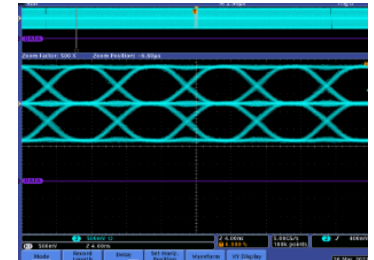

ADOT - THE ART OF NOISE EXPLAINED

STANDARD

RJ45

CONNECTION WITHOUT MC FIBRE KIT

1

FIBRE

CONNECTION WITHOUT MC01 KIT

2

MORE OPTIONS

SEE PAGE 4

FIBRE OPTIC LINK

SINGLE MODE

PRO: LOWEST POSSIBLE JITTER AND BEST ACCURACY

CONTRA: GREAT CARE MUST BE MADE AT INSTALLATION WITH REGARDS TO TIGHT BENDS IN THE CABLE AS LIGHT TRANSFER CAN BE LOST