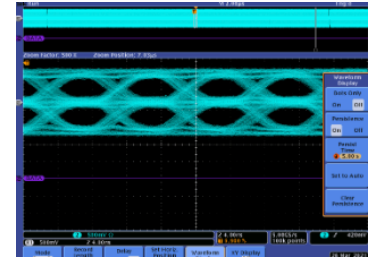

ADOT - THE ART OF NOISE EXPLAINED

STANDARD

RJ45

CONNECTION WITHOUT MC FIBRE KIT

1

FIBRE

CONNECTION WITHOUT MC01 KIT

2

MORE OPTIONS

SEE PAGE 4

FIBRE OPTIC LINK

SINGLE MODE

PRO: LOWEST POSSIBLE JITTER AND BEST ACCURACY

CONTRA: GREAT CARE MUST BE MADE AT INSTALLATION WITH REGARDS TO TIGHT BENDS IN THE CABLE AS LIGHT TRANSFER CAN BE LOST